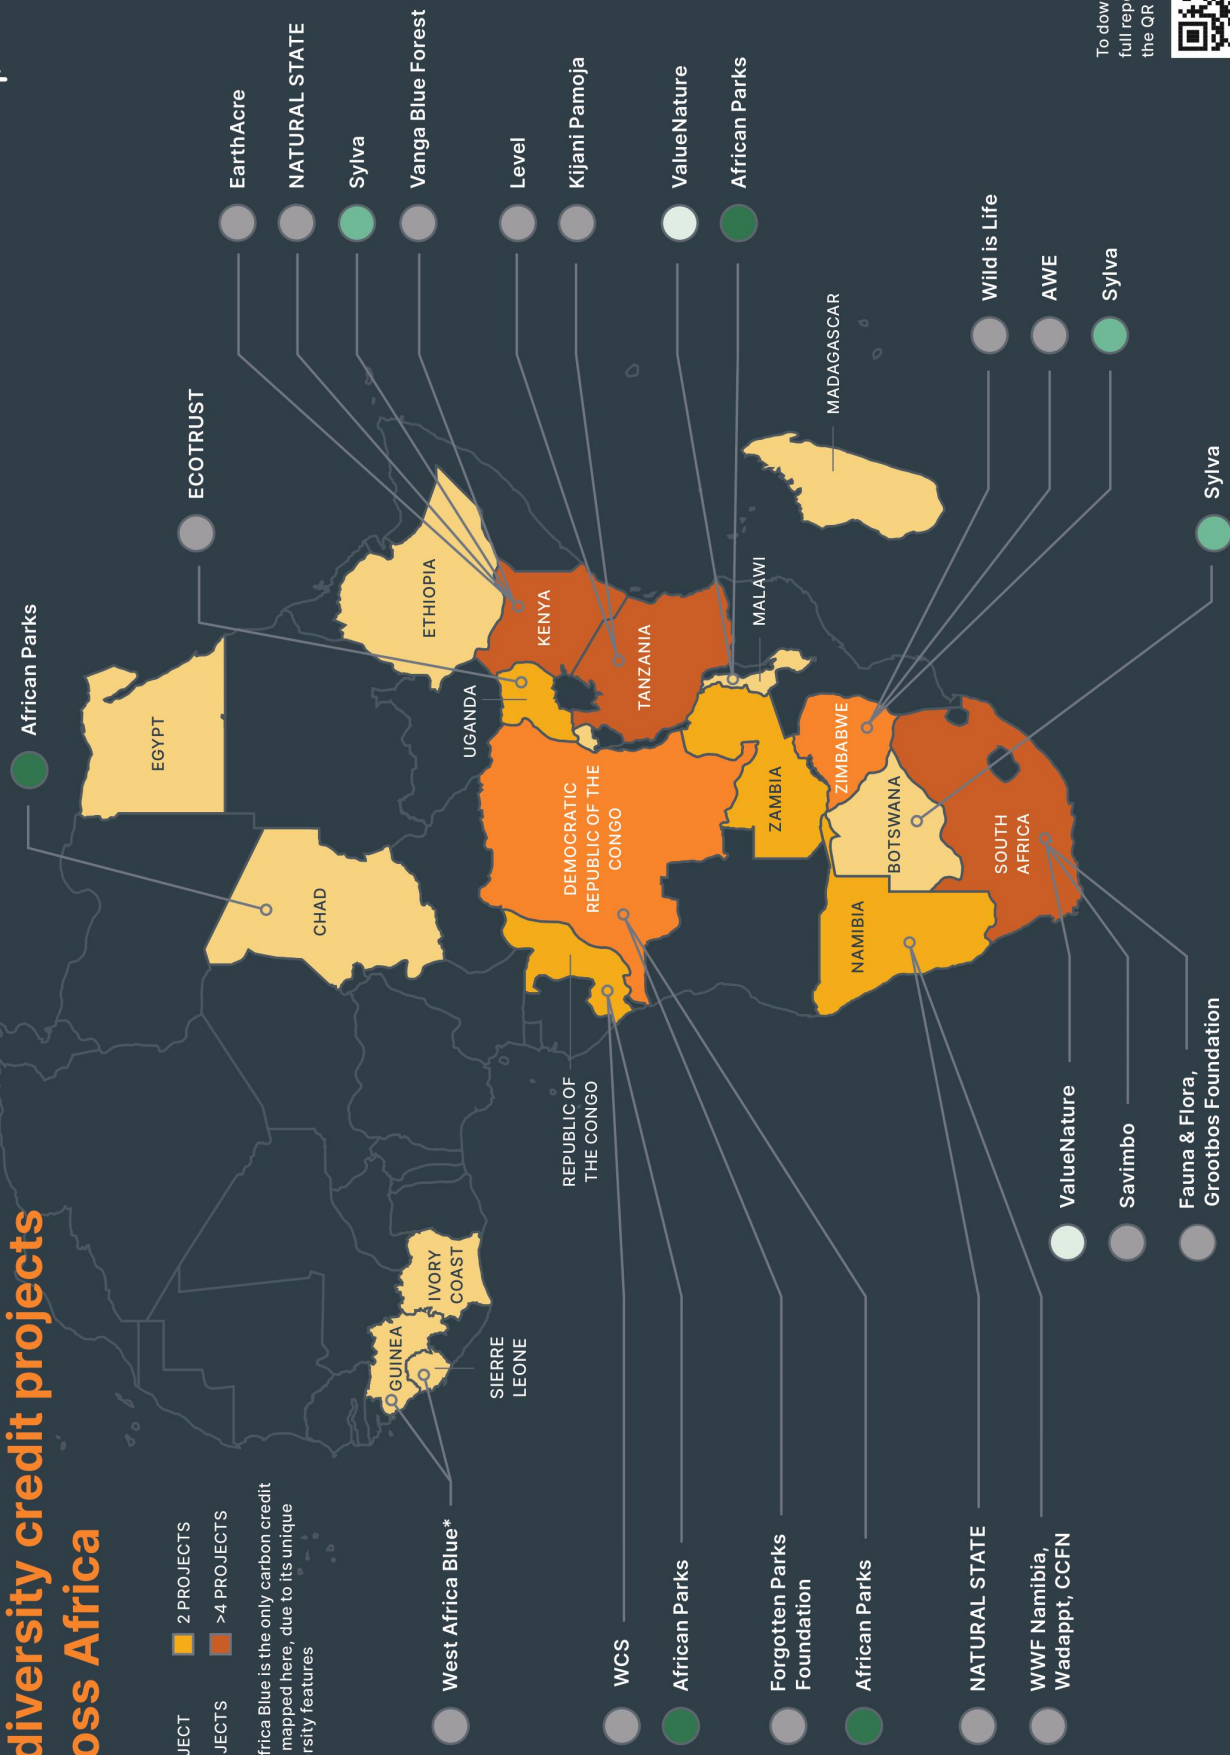

Landscaping of emerging biodiversity credit projects across Africa

LEGEND

- 1 PROJECT
- 2 PROJECTS
- 3 PROJECTS
- >4 PROJECTS

* West Africa Blue is the only carbon credit project mapped here, due to its unique biodiversity features

This map indicates the number of biodiversity credit projects that were engaged with throughout the landscaping study and names those developers whose projects are publicly known.

To download the full report, scan the QR code.